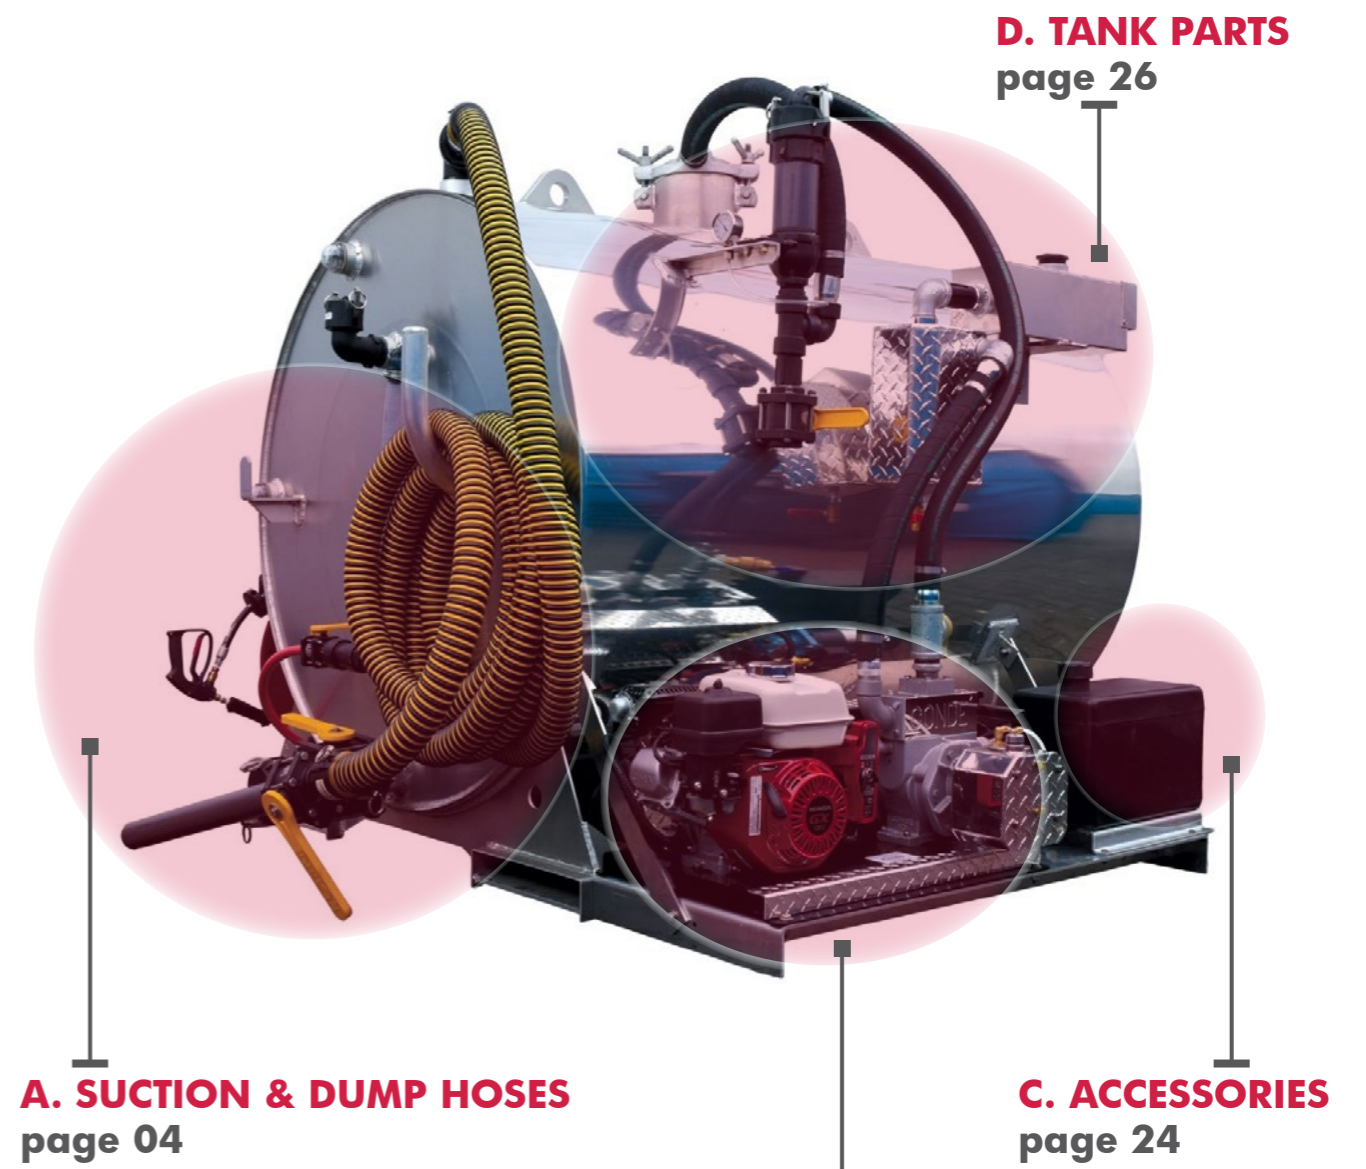

Product Manager

Trucks and Service Units, Europe

Ivo Kimmijzer

IvoK@satelliteindustries.com

TABLE OF CONTENTS

A. SUCTION & DUMP HOSES
page 04

B. COMPLETE POWERPACKS
page 06

B.1 Petrol engine & Hydraulics page 08
B.2 Vacuum pumps page 12
B.3 Low pressure water system page 16
B.4 High pressure water system page 18