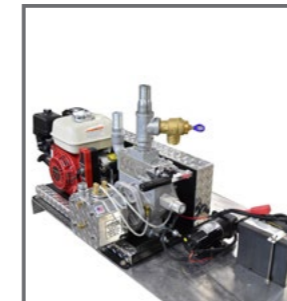

PN	Description	
COMPLETE POWERPACKS		
21811	POWERPACK – EURO VAC PRES	Contents: Aluminium base plate (120x56cm) with Honda GX160 5.5hp e-start / Conde 6SS (2.000ltr/m) / 12V battery
21813	POWERPACK – EURO LP VAC PRES	Contents: Aluminium base plate (120x56cm) with Honda GX160 5.5hp e-start / Conde 6SS (2.000ltr/m) / 12V battery / 12V Flojet electric pump (18l./min @ 3b) / 10m of ½” waterhose / adjustable spraygun
21812	POWERPACK – EURO HP VAC PRES	Contents: Aluminium base plate (120x56cm) with Honda GX160 5.5hp e-start / Conde 6SS (2.000ltr/m) / 12V Neeson 1hp electric motor (MUST BE CONNTECTED TO EXTERNAL BATTERY) / CAT 4DX HP-pump (10l./min @ 85b) / 10m of ¼” waterhose / adjustable spraygun / 15l. dispenser with injector for cleaning detergents
22280	POWERPACK HP 6SS BELT VAC PRES	Contents: Aluminium base plate (120x56cm) with Honda GX200 6hp e-start / Conde 6SS (2.000ltr/m) / 12V battery / CAT 3CP HP-pump (15l./min @ 120b) / 10m of ¼” waterhose / adjustable spraygun / electric clutch to prevent unnecessary running of HP pump / dry-run warning
22424	POWERPACK HP 6SDS BELT VAC PRES	Contents: Aluminium base plate (120x56cm) with Honda GX270 9hp e-start / Conde 6SDS (3.250ltr/m) / 12V battery / CAT 3CP HP-pump (15l./min @ 120b) / 10m of ¼” waterhose / adjustable spraygun / electric clutch to prevent unnecessary running of HP pump / dry-run warning
22455	POWERPACK HP 12SDS BELT VAC PRES	Contents: Aluminium base plate (120x56cm) with Honda GX390 13hp e-start / Conde 12SDS (5.000ltr/m) / 12V battery / CAT 3CP HP-pump (15l./min @ 120b) / 10m of ¼” waterhose / adjustable spraygun / electric clutch to prevent unnecessary running of HP pump / dry-run warning

COMPLETE POWERPACKS

21813