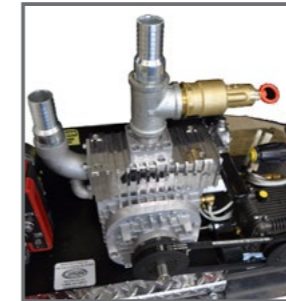

PN	Description	
VACUUMPUMP – complete pumps		
18369	PUMP – CONDE #6SS 4-WAY VALVE	2.000 L/m - CW
21907	PUMP – CONDE 6SDS VAC PRESS	3.250 L/m - CW
18350	PUMP – 12SDS	5.000 L/m - CW
VACUUMPUMP – spare parts 1		
16715	KIT – REPAIR CONDE #6SS PUMP	
19567	KIT – REPAIR CONDE 6SDS PUMP	
19032	KIT -REPAIR CONDE SDS12 PUMP	
22255	KIT – SIGHT TUBE CONDE OILER	
22218	KIT – REPAIR CONDE OILER LINE	
16664	VANE – CONDE #6 SS FIBER	4 needed per pump
21160	VANE – CONDE 6SD FIBR	4 needed per pump
19167	VANE – (1) CONDE 12SDS #18350	4 needed per pump

VACUUMPUMP – complete pumps

21907

VACUUMPUMP – spare parts 1